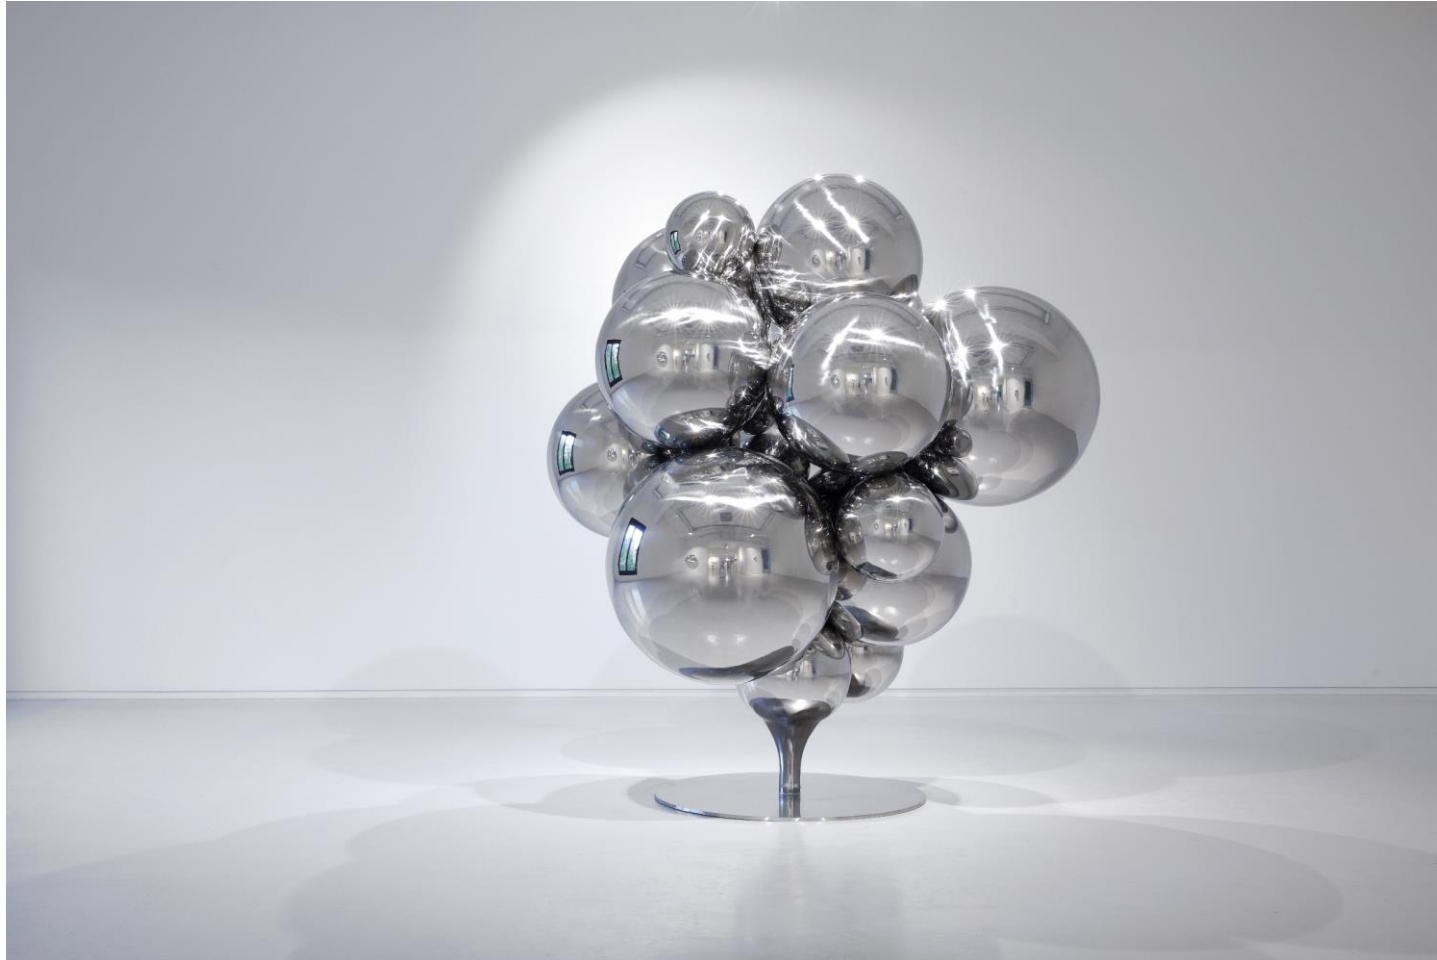

Shin Han Chul

Sculpture 9

Shin Han Chul

Dreams Gathered

1,570x1,400x1,820(h)mm

stainless steel

(transparent color coating)

2019